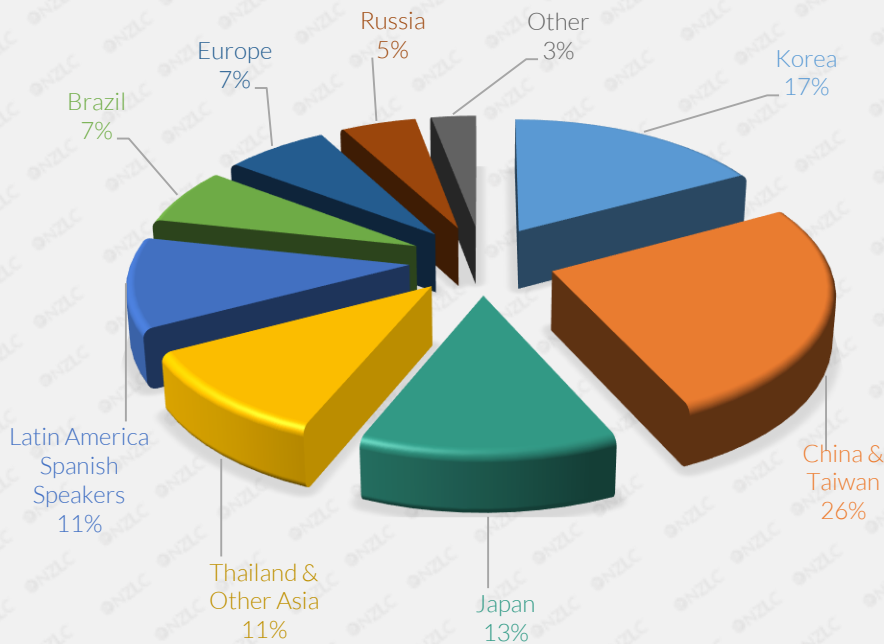

Auckland 181 Students

Wellington 49 Students