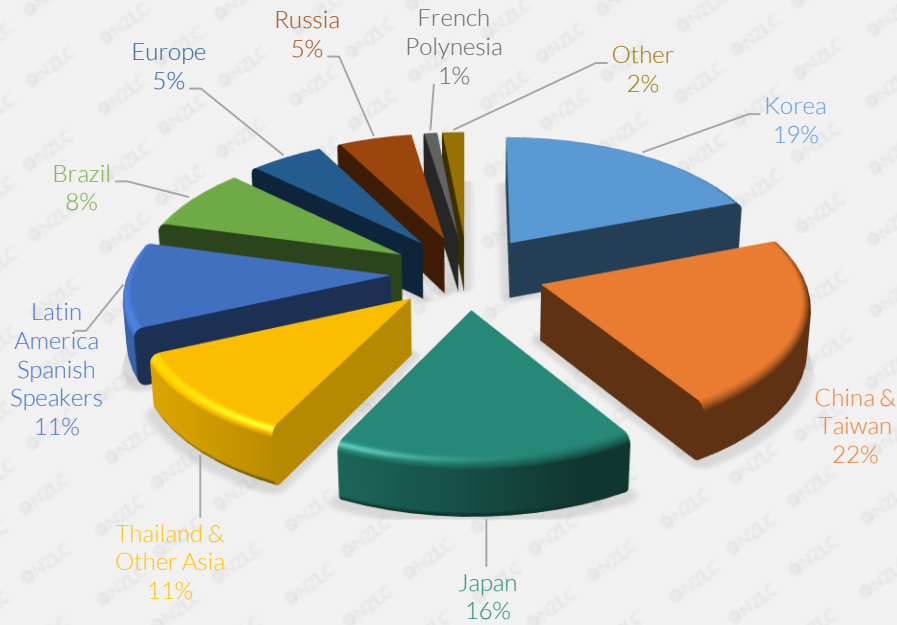

Auckland 195 Students

Wellington 71 Students