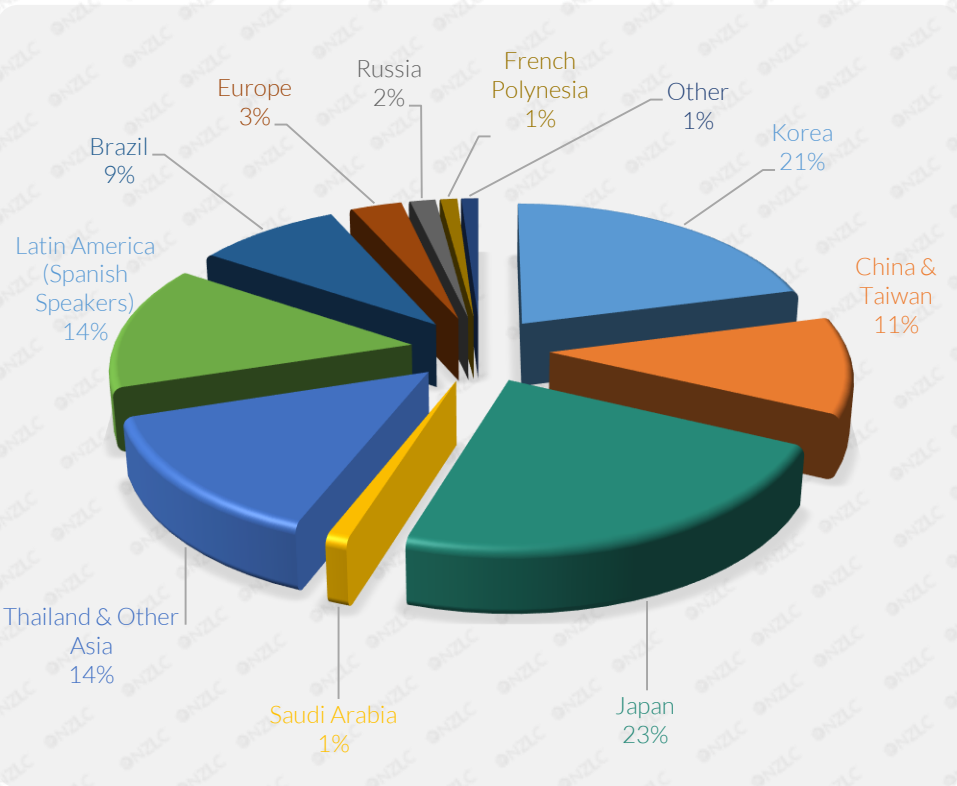

Auckland 203 Students

Wellington 62 Students